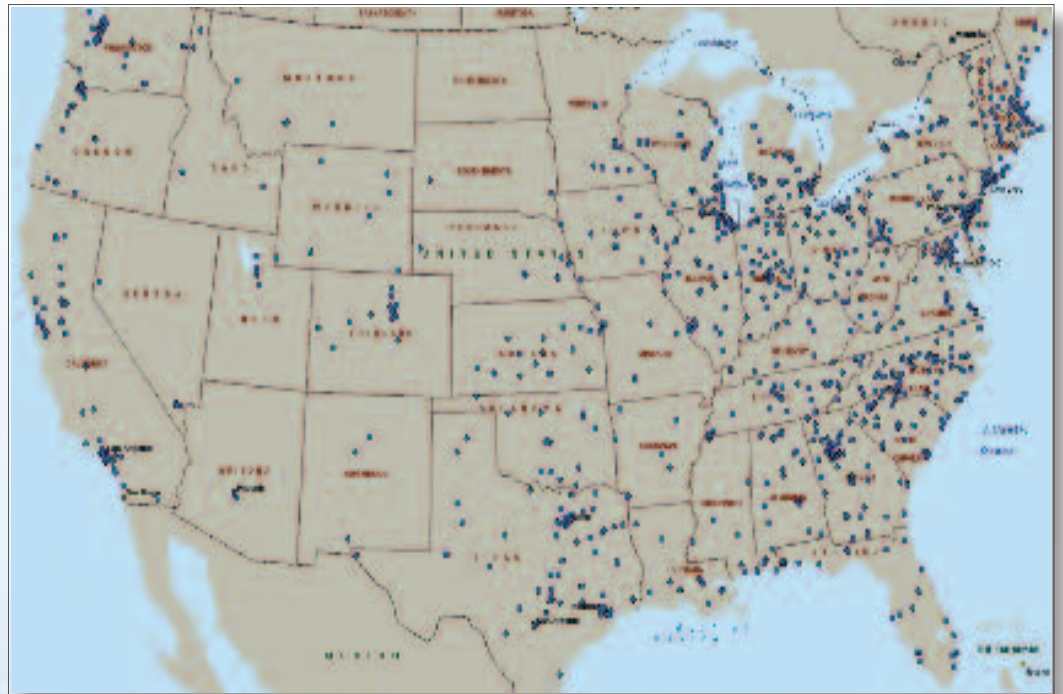

3M
3M Electro Products Division
Advance
American Air Filter
Apollo/Conbraco
Appleton/EGS
Bell & Gossett
Bemis & Church
Brady
Brass Craft
Chicago Faucet
Cooper Crouse Hinds
Cooper Electronic Tools - Weller
Cooper Electronic Tools - Xcelite
Cooper Hand Tools - Crescent
Cooper Hand Tools - HK Porter
Cooper Hand Tools - Nicholson
Cooper Hand Tools - Wiss
CRC Industries

Danaher - Armstrong
Delta Faucet
Dewalt
Edwards Signaling
Eklind Tool
Elkay
Federal Signal Corp.
Ferraz Shawmut
GE Industrial Systems
Gojo
Grohe America
Halsey Taylor
Haws
Hercules
Hoffman Enclosures Inc.
Hoffman Specialty
Honeywell
Hubbell Lighting
Hubbell Wiring

Ideal Industries, Inc.
Johnson Controls
Klein Tools, Inc.
Lenox
Leviton
Liberty Pump
Lift-All
Littelfuse
LPS Laboratories
McDonnell & Miller
Milwaukee Valve
Mitsubishi
Nibco
North Safety
Oatey
Osborn International
Osram Sylvania
Panduit Corp.
Philips Lighting

Precision Dormer
Rayovac
Reznor
Saint Gobain - Norton
Siemens
Sloan Valve
SPC
Sperian - Fendall
Sperian - Howard Leight
Sperian - Miller
Sperian - Perfect Fit
Sperian - Uvex
Stanley-Blackhawk
Stanley-Proto
Stanley-Trade Tools
TPI
Watson McDaniel
White Rodgers

supplyFORCE's network of local distributors covers the United States with over 1,270 branch locations to meet all your MRO requirements